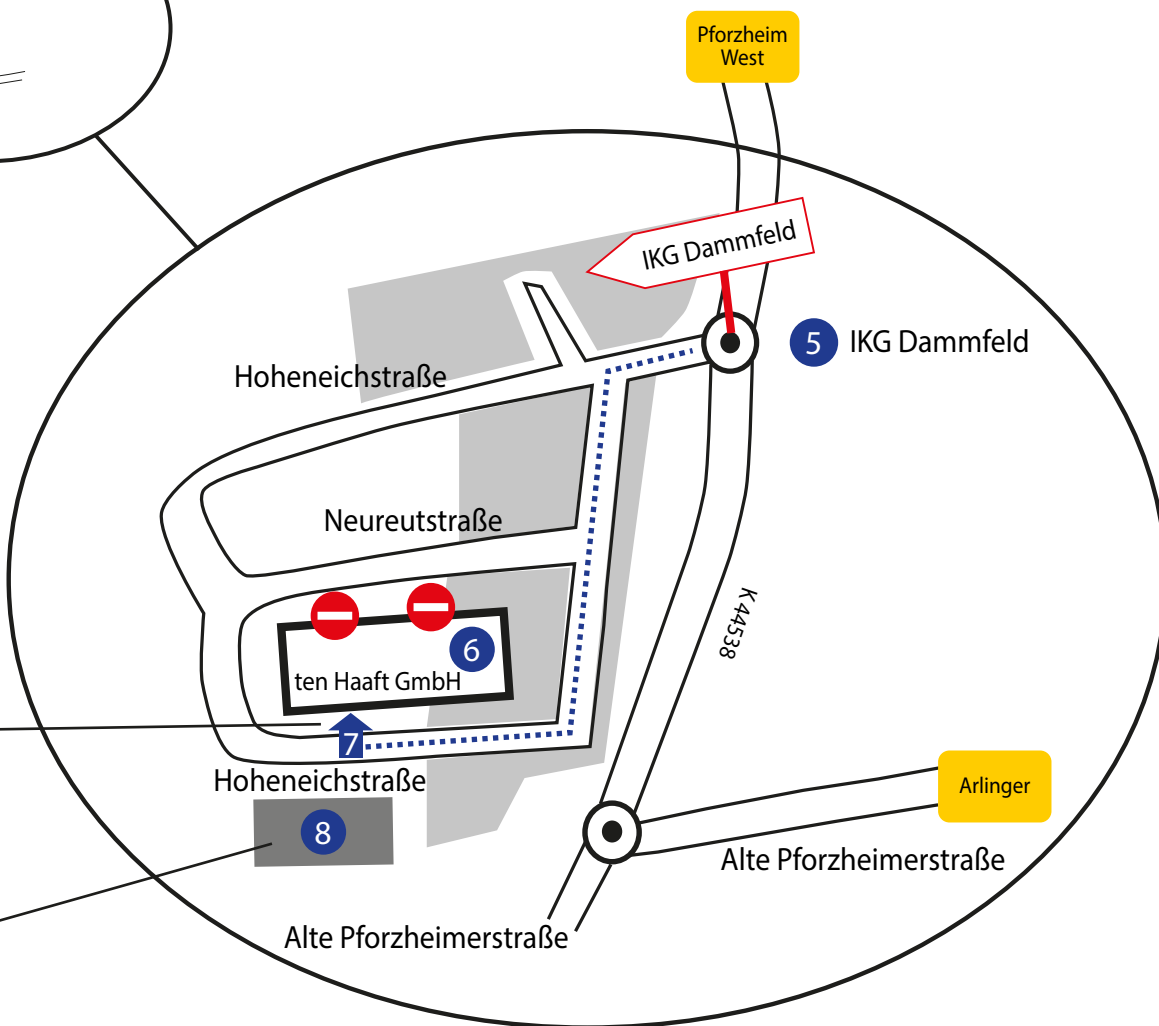

Direction sketch ten Haaft GmbH Keltern

ten Haaft GmbH Keltern

access for suppliers:
Neureutstraße 9

access for customers:
Hoheneichstraße

Access for customers only by gateway 3

Hoheneichstraße 31
75210 Keltern

Customer car park

Hoheneichstraße 36
75210 Keltern

How to find us:

- ① From our former location in Neulingen/Göbrichen, please drive to the connection point „PFORZHEIM NORD“ of the highway „A8“
- ② and continue in direction to „KARLSRUHE“.
- ③ Please leave the highway A8 at the indication „PFORZHEIM WEST“ and drive on on the „B10“ in direction to „KARLSRUHE“.
- ④ After 2 km, turn left at the light and drive on to the „K4538“ in direction to „BIRKENFELD“, follow the indications until „IKG DAMMFELD“.
- ⑤ After 2,4 km, please take the first exit to the „IKG DAMMFELD“.
- ⑥ You can find our location under the following address:

On most navigation devices the entry „HOHENEICHSTRASSE“ is referring to the municipality of Birkenfeld. For this reason, please enter the following address:

1. target address:

Zentralservice ten Haaft GmbH
 Hoheneichstraße 31
 75217 Birkenfeld

If your navigation system does not recognize this address, please put in:

2. target address:

Zentralservice ten Haaft GmbH
 Hoheneichstraße 31
 75210 Keltern

- ⑧ Our mobile home car park for the caravans and mobile cars of our customers is located in the „HOHENEICHSTRASSE“ (number 36), diagonally opposite to our works entrance.