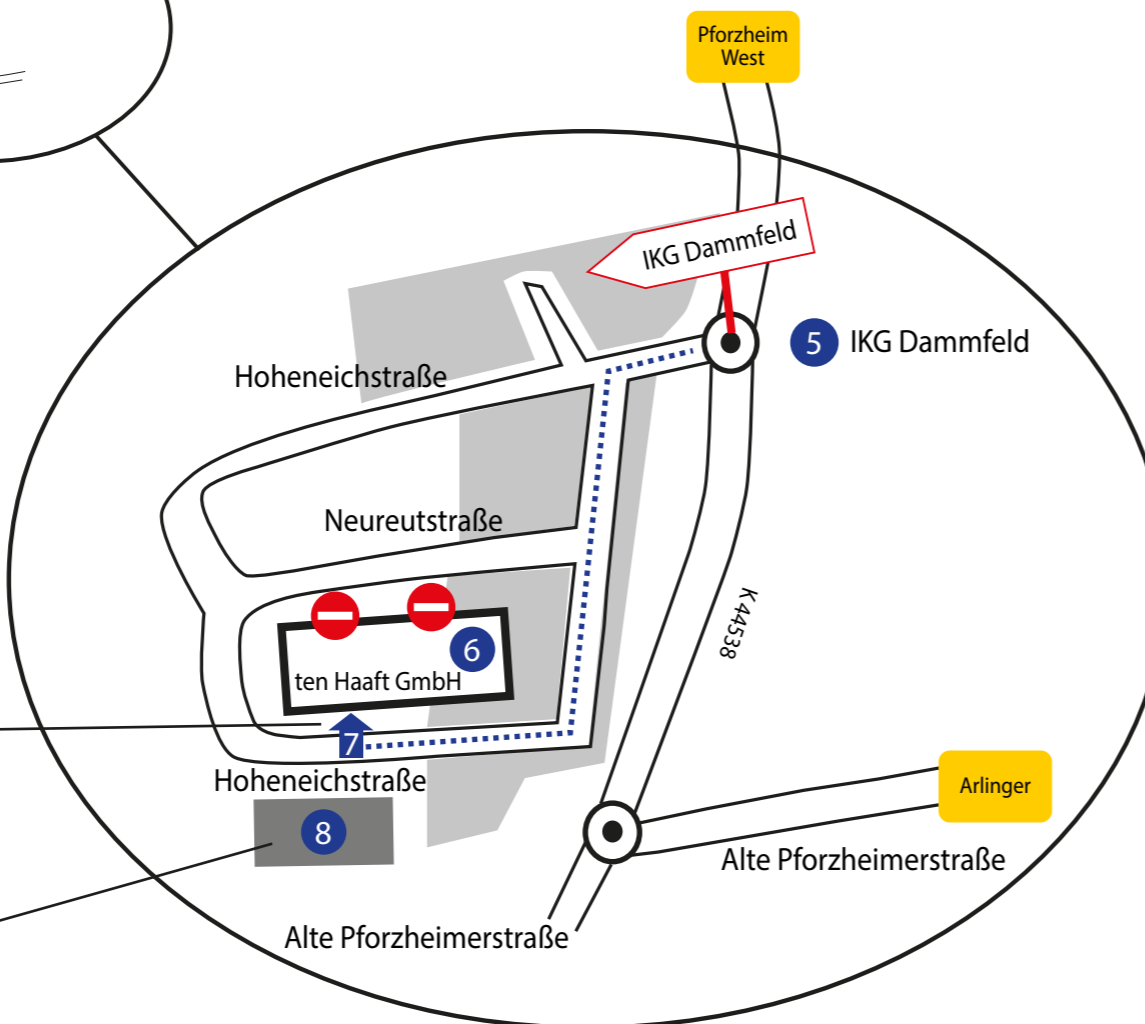

Direction sketch ten Haaft GmbH Keltern

ten Haaft GmbH Keltern

access for suppliers:
Neureutstraße 9
access for customers:
Hoheneichstraße

Access for customers only by gateway 3

Hoheneichstraße 31
75210 Keltern

Customer car park

Hoheneichstraße 36
75210 Keltern

How to find us:

- ① From our former location in Neulingen/Göbrichen, please drive to the connection point „PFORZHEIM NORD“ of the highway „A8“
- ② and continue in direction to „KARLSRUHE“.
- ③ Please leave the highway A8 at the indication „PFORZHEIM WEST“ and drive on on the „B10“ in direction to „KARLSRUHE“.
- ④ After 2 km, turn left at the light and drive on to the „K4538“ in direction to „BIRKENFELD“, follow the indications until „IKG DAMMFELD“.
- ⑤ After 2,4 km, please take the first exit to the „IKG DAMMFELD“.
- ⑥ You can find our location under the following address:

On most navigation devices the entry „HOHENEICHSTRASSE“ is referring to the municipality of Birkenfeld. For this reason, please enter the following address:

1. target address:

Zentralservice ten Haaft GmbH
Hoheneichstraße 31
75217 Birkenfeld

If your navigation system does not recognize this address, please put in:

2. target address:

Zentralservice ten Haaft GmbH
Hoheneichstraße 31
75210 Keltern

- ⑧ Our mobile home car park for the caravans and mobile cars of our customers is located in the „HOHENEICHSTRASSE“ (number 36), diagonally opposite to our works entrance.