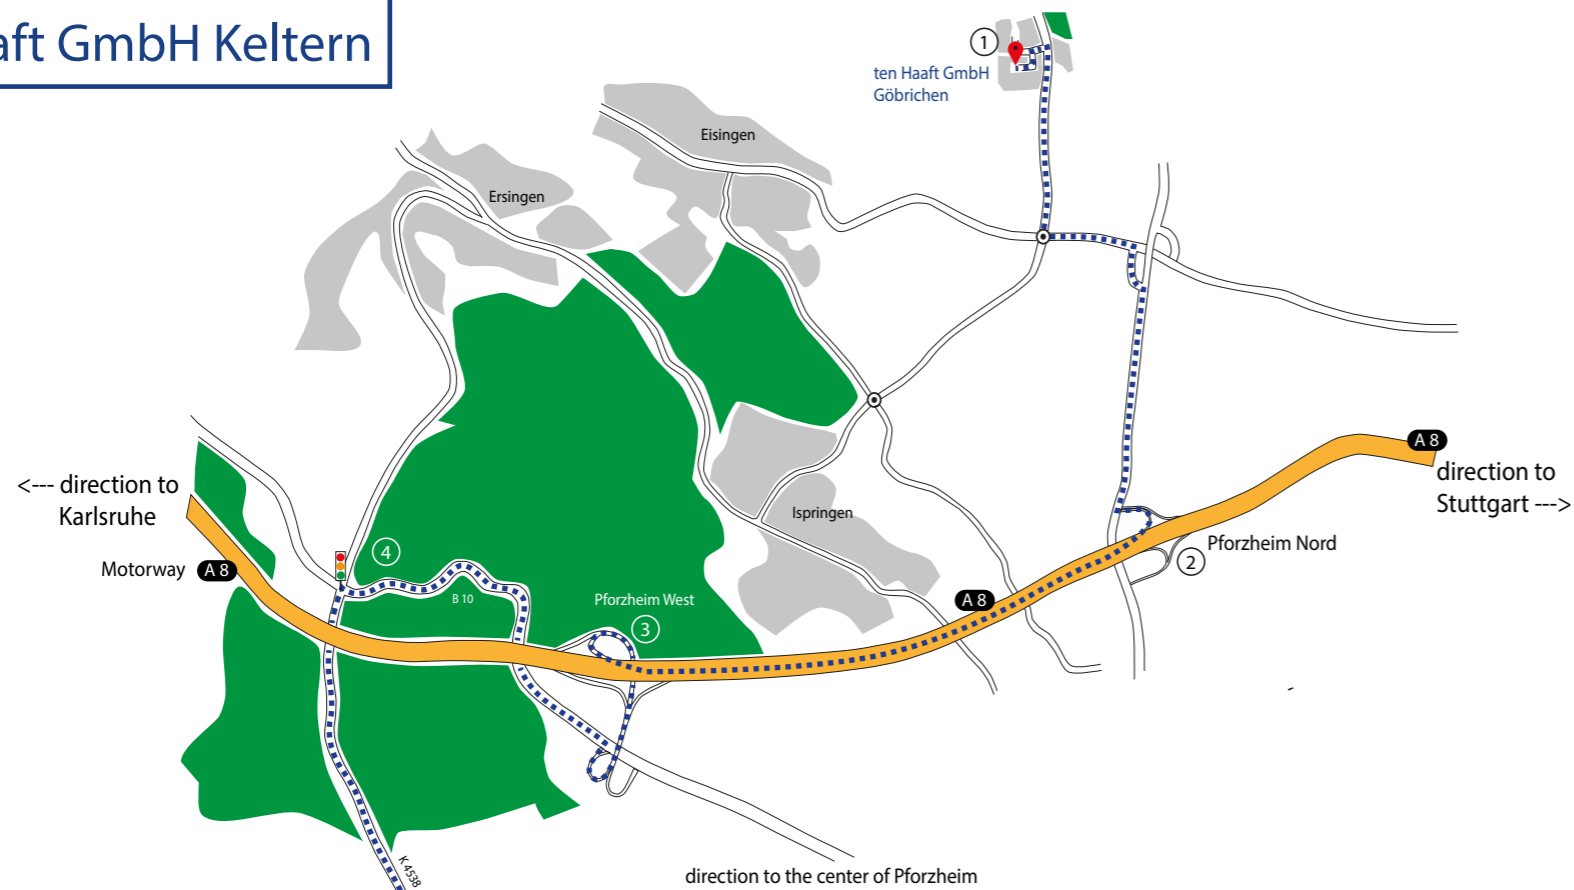

Direction sketch ten Haaft GmbH Keltern

ten Haaft GmbH Keltern

access for suppliers:
Neureutstraße 9
access for customers:
Hoheneichstraße

Access for customers only by gateway 3

Hoheneichstraße 31
75210 Keltern

Customer car park

Hoheneichstraße 36
75210 Keltern

How to find us:

- ① From our former location in Neulingen/Göbrichen, please drive to the connection point „PFORZHEIM NORD“ of the highway „A8“
- ② and continue in direction to „KARLSRUHE“.
- ③ Please leave the highway A8 at the indication „PFORZHEIM WEST“ and drive on on the „B10“ in direction to „KARLSRUHE“.
- ④ After 2 km, turn left at the light and drive on to the „K4538“ in direction to „BIRKENFELD“, follow the indications until „IKG DAMMFELD“.
- ⑤ After 2,4 km, please take the first exit to the „IKG DAMMFELD“.
- ⑥ You can find our location under the following address:

Please be careful with data entries into your navigation devices!

7 Description for the direction to our ten Haaft head office for caravans or mobile homes

The direction to our head office can only be found by entering „HOHENEICHSTRASSE“.
The „IKG DAMMFELD“ is on the area of both municipalities, Keltern and Birkenfeld.

On most navigation devices the entry „HOHENEICHSTRASSE“ is referring to the municipality of Birkenfeld. For this reason, please enter the following address:

1. target address:

Zentralservice ten Haaft GmbH
Hoheneichstraße 31
75217 Birkenfeld