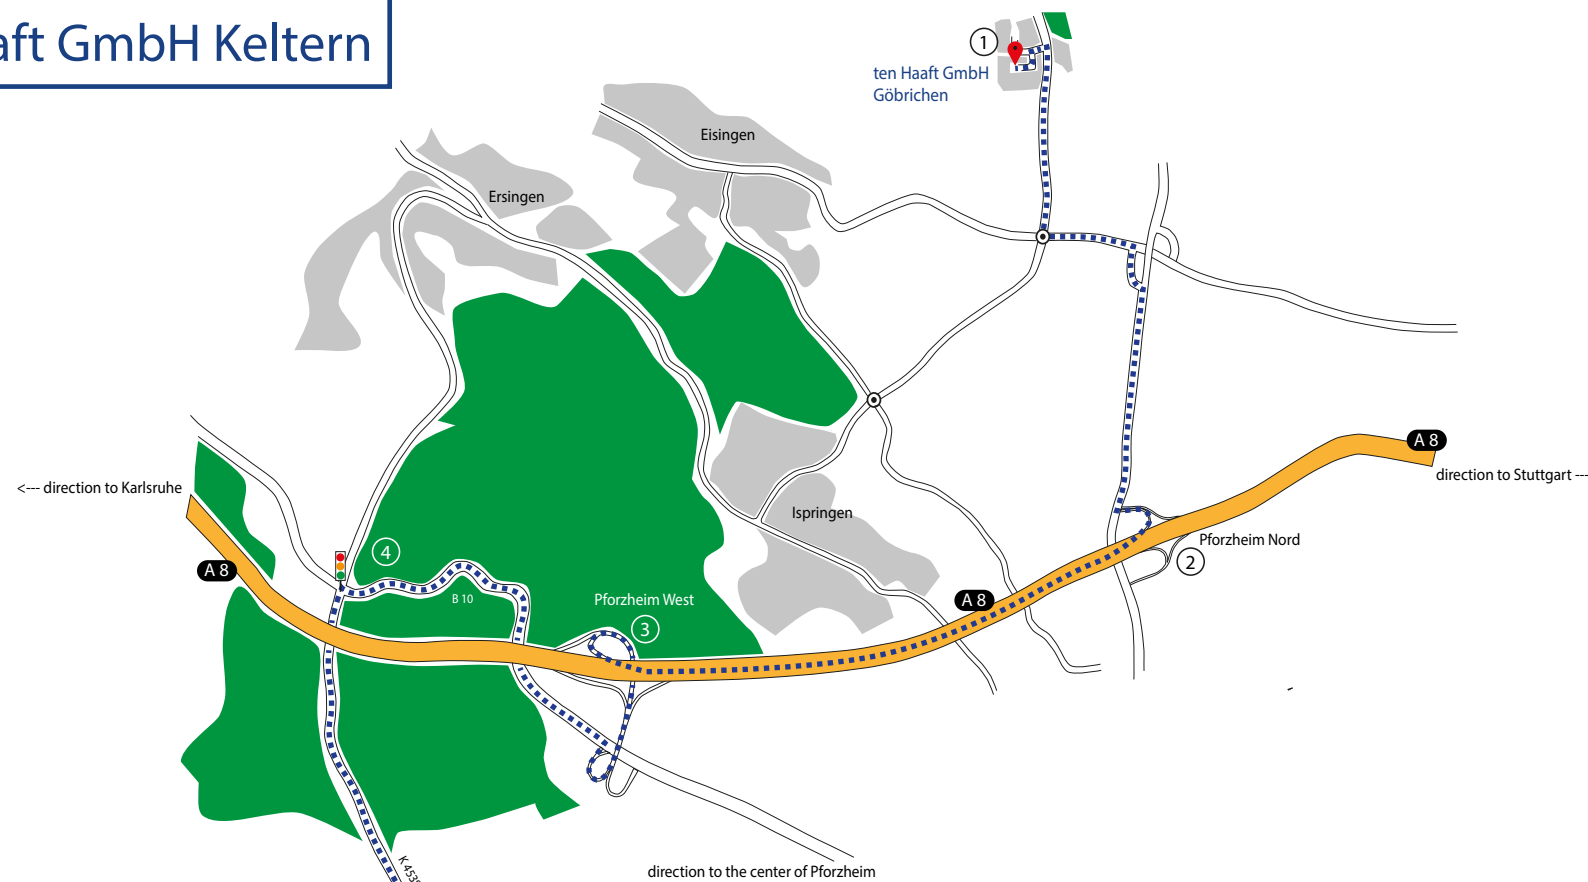

Direction sketch ten Haaft GmbH Keltern

ten Haaft GmbH Keltern

access for suppliers:
Neureutstraße 9

access for customers:
Hoheneichstraße

Access for customers only by gateway 3

Hoheneichstraße 31
75210 Keltern

Customer car park

Hoheneichstraße 36
75210 Keltern

How to find us:

- ① From our former location in Neulingen/Göbrichen, please drive to the connection point „PFORZHEIM NORD“ of the highway „A8“
- ② and continue in direction to „KARLSRUHE“.
- ③ Please leave the highway A8 at the indication „PFORZHEIM WEST“ and drive on on the „B10“ in direction to „KARLSRUHE“.
- ④ After 2 km, turn left at the light and drive on to the „K4538“ in direction to „BIRKENFELD“, follow the indications until „IKG DAMMFELD“.
- ⑤ After 2,4 km, please take the first exit to the „IKG DAMMFELD“.
- ⑥ You can find our location under the following address:

On most navigation devices the entry „HOHENEICHSTRASSE“ is referring to the municipality of Birkenfeld. For this reason, please enter the following address:

1. target address:

Zentralservice ten Haaft GmbH
 Hoheneichstraße 31
 75217 Birkenfeld

If your navigation system does not recognize this address, please put in:

2. target address:

Zentralservice ten Haaft GmbH
 Hoheneichstraße 31
 75210 Keltern

- ⑧ Our mobile home car park for the caravans and mobile cars of our customers is located in the „HOHENEICHSTRASSE“ (number 36), diagonally opposite to our works entrance.