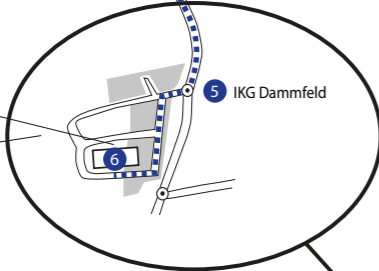

Direction sketch ten Haaft GmbH Keltern

ten Haaft GmbH Keltern

access for suppliers:
Neureutstraße 9
access for customers:
Hoheneichstraße

Access for customers only by gateway 3

Hoheneichstraße 31
75210 Keltern

Customer car park

Hoheneichstraße 36
75210 Keltern

How to find us:

- ① From our former location in Neulingen/Göbrichen, please drive to the connection point „PFORZHEIM NORD“ of the highway „A8“
- ② and continue in direction to „KARLSRUHE“.
- ③ Please leave the highway A8 at the indication „PFORZHEIM WEST“ and drive on on the „B10“ in direction to „KARLSRUHE“.
- ④ After 2 km, turn left at the light and drive on to the „K4538“ in direction to „BIRKENFELD“, follow the indications until „IKG DAMMFELD“.
- ⑤ After 2,4 km, please take the first exit to the „IKG DAMMFELD“.
- ⑥ You can find our location under the following address:

ten Haaft GmbH
Neureutstraße 9
75210 Keltern
Tel. 07231 / 58588-0

Geographical coordinates:

Decimal notation: N 48.886250°, E 8.632150°
Decimal minutes notation: N 48° 53.175, E 8° 37.929
Degrees-minutes-seconds notation: N 48° 53' 10.50", E 8° 37' 55.74"
UTM coordinates notation: 32U E 473033 N 5414876

On most navigation devices the entry „HOHENEICHSTRASSE“ is referring to the municipality of Birkenfeld. For this reason, please enter the following address:

1. target address:

Zentralservice ten Haaft GmbH
Hoheneichstraße 31
75217 Birkenfeld