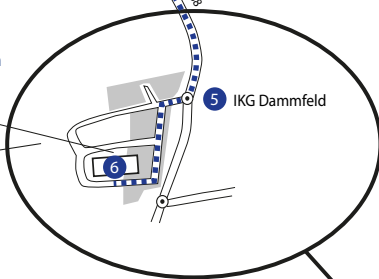

Direction sketch ten Haaft GmbH Keltern

ten Haaft GmbH Keltern

access for suppliers:
Neureutstraße 9

access for customers:
Hoheneichstraße

Access for customers only by gateway 3

Hoheneichstraße 31
75210 Keltern

Customer car park

Hoheneichstraße 36
75210 Keltern

How to find us:

- ① From our former location in Neulingen/Göbrichen, please drive to the connection point „PFORZHEIM NORD“ of the highway „A8“
- ② and continue in direction to „KARLSRUHE“.
- ③ Please leave the highway A8 at the indication „PFORZHEIM WEST“ and drive on on the „B10“ in direction to „KARLSRUHE“.
- ④ After 2 km, turn left at the light and drive on to the „K4538“ in direction to „BIRKENFELD“, follow the indications until „IKG DAMMFELD“.
- ⑤ After 2,4 km, please take the first exit to the „IKG DAMMFELD“.
- ⑥ You can find our location under the following address:

ten Haaft GmbH
Neureutstraße 9
75210 Keltern
Tel. 07231 / 58588-0

Geographical coordinates:

Decimal notation: N 48.886250°, E 8.632150°
 Decimal minutes notation: N 48° 53.175, E 8° 37.929
 Degrees-minutes-seconds notation: N 48° 53' 10.50", E 8° 37' 55.74"
 UTM coordinates notation: 32U E 473033 N 5414876

On most navigation devices the entry „HOHENEICHSTRASSE“ is referring to the municipality of Birkenfeld. For this reason, please enter the following address:

1. target address:

Zentralservice ten Haaft GmbH
 Hoheneichstraße 31
 75217 Birkenfeld